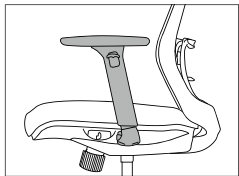

Adjustable Armrest

COEZA - **G**

Option Parts

Armrest Type

- A: 3D Adjustable Arm (Steel)
- B: 4D Adjustable Arm (Polished Aluminum)
- C: 4D Adjustable Arm (Painted Aluminum)
- D: 1D Adjustable Arm (Polished Aluminum)
- E: 1D Adjustable Arm (Painted Aluminum)