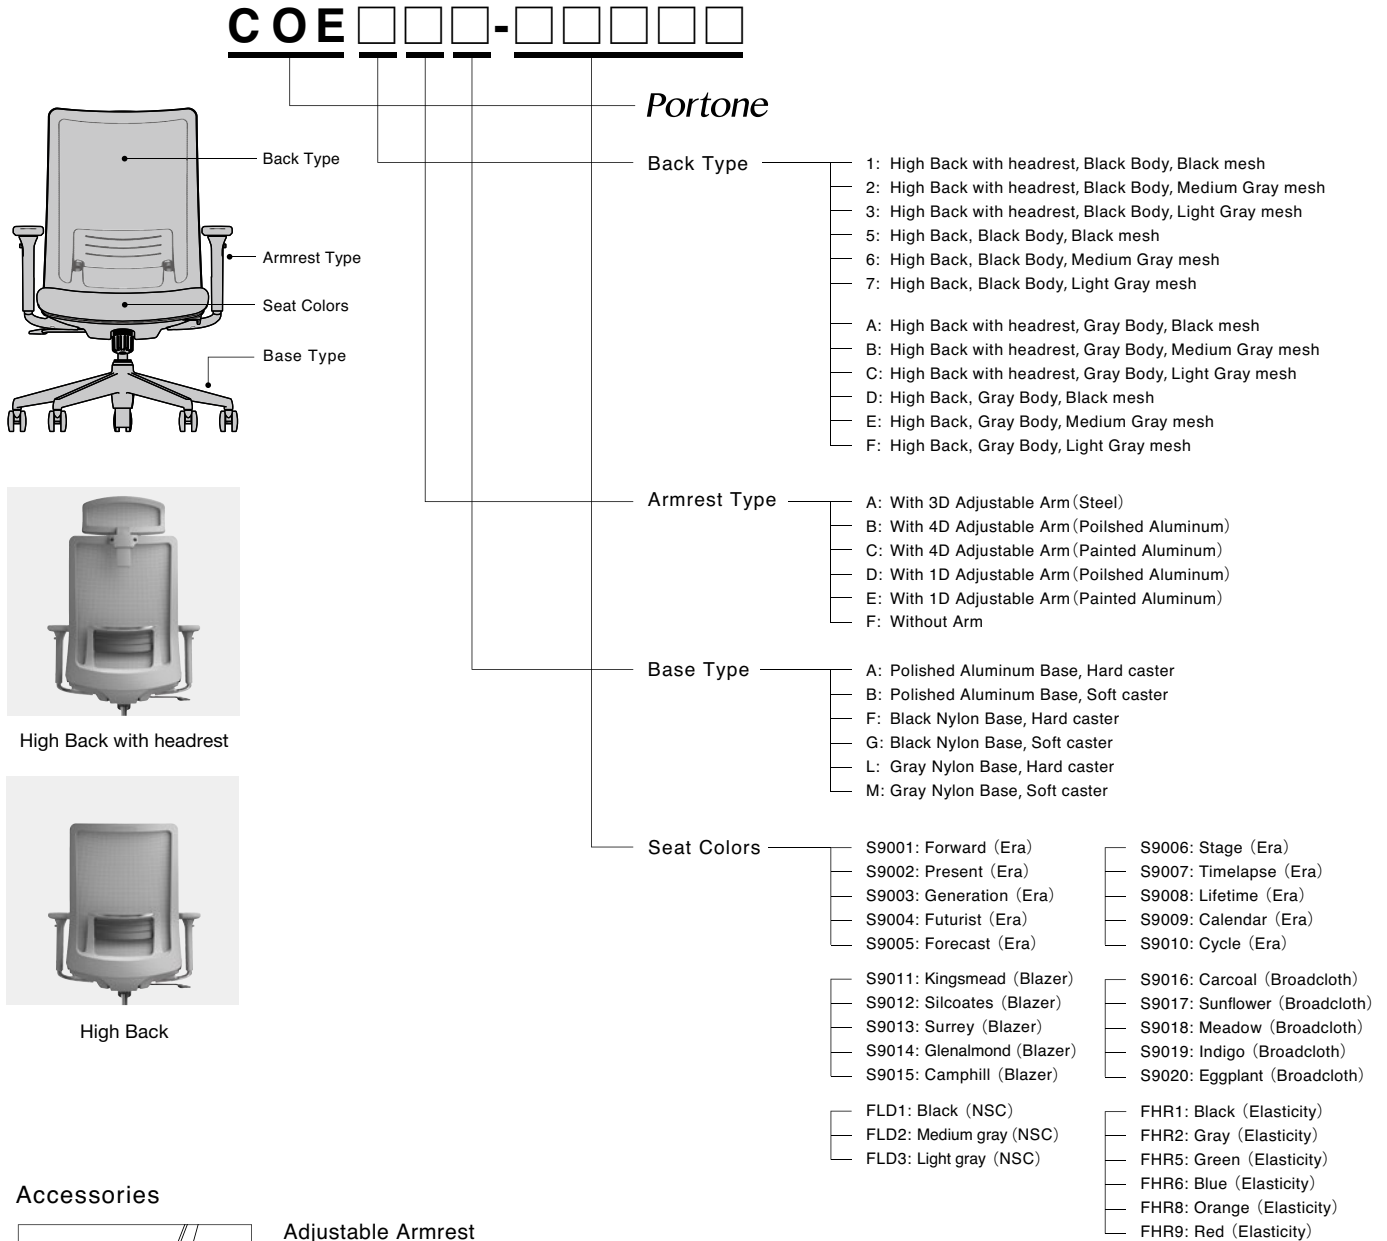

Portone

Product Code

Accessories

Adjustable Armrest

COEZA ☐ - **G** ☐ ☐ ☐

Option Parts

Armrest Type

- A: 3D Adjustable Arm (Steel)
- B: 4D Adjustable Arm (Polished Aluminum)
- C: 4D Adjustable Arm (Painted Aluminum)
- D: 1D Adjustable Arm (Polished Aluminum)
- E: 1D Adjustable Arm (Painted Aluminum)

Color

- 721: Black
- 726: Gray

Headrest

COEZH ☐ - **FLC** ☐

Option Parts

Headrest Type

- B: Adjustable Headrest (Black Body)
- G: Adjustable Headrest (Gray Body)

Mesh Color

- 1: Black
- 2: Medium Gray
- 3: Light Gray