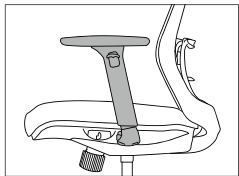

Adjustable Armrest

COEZA [ ] - **G** [ ] [ ] [ ]

Option Parts

Armrest Type

- A: 3D Adjustable Arm (Steel)
- B: 4D Adjustable Arm (Polished Aluminum)
- C: 4D Adjustable Arm (Painted Aluminum)
- D: 1D Adjustable Arm (Polished Aluminum)
- E: 1D Adjustable Arm (Painted Aluminum)