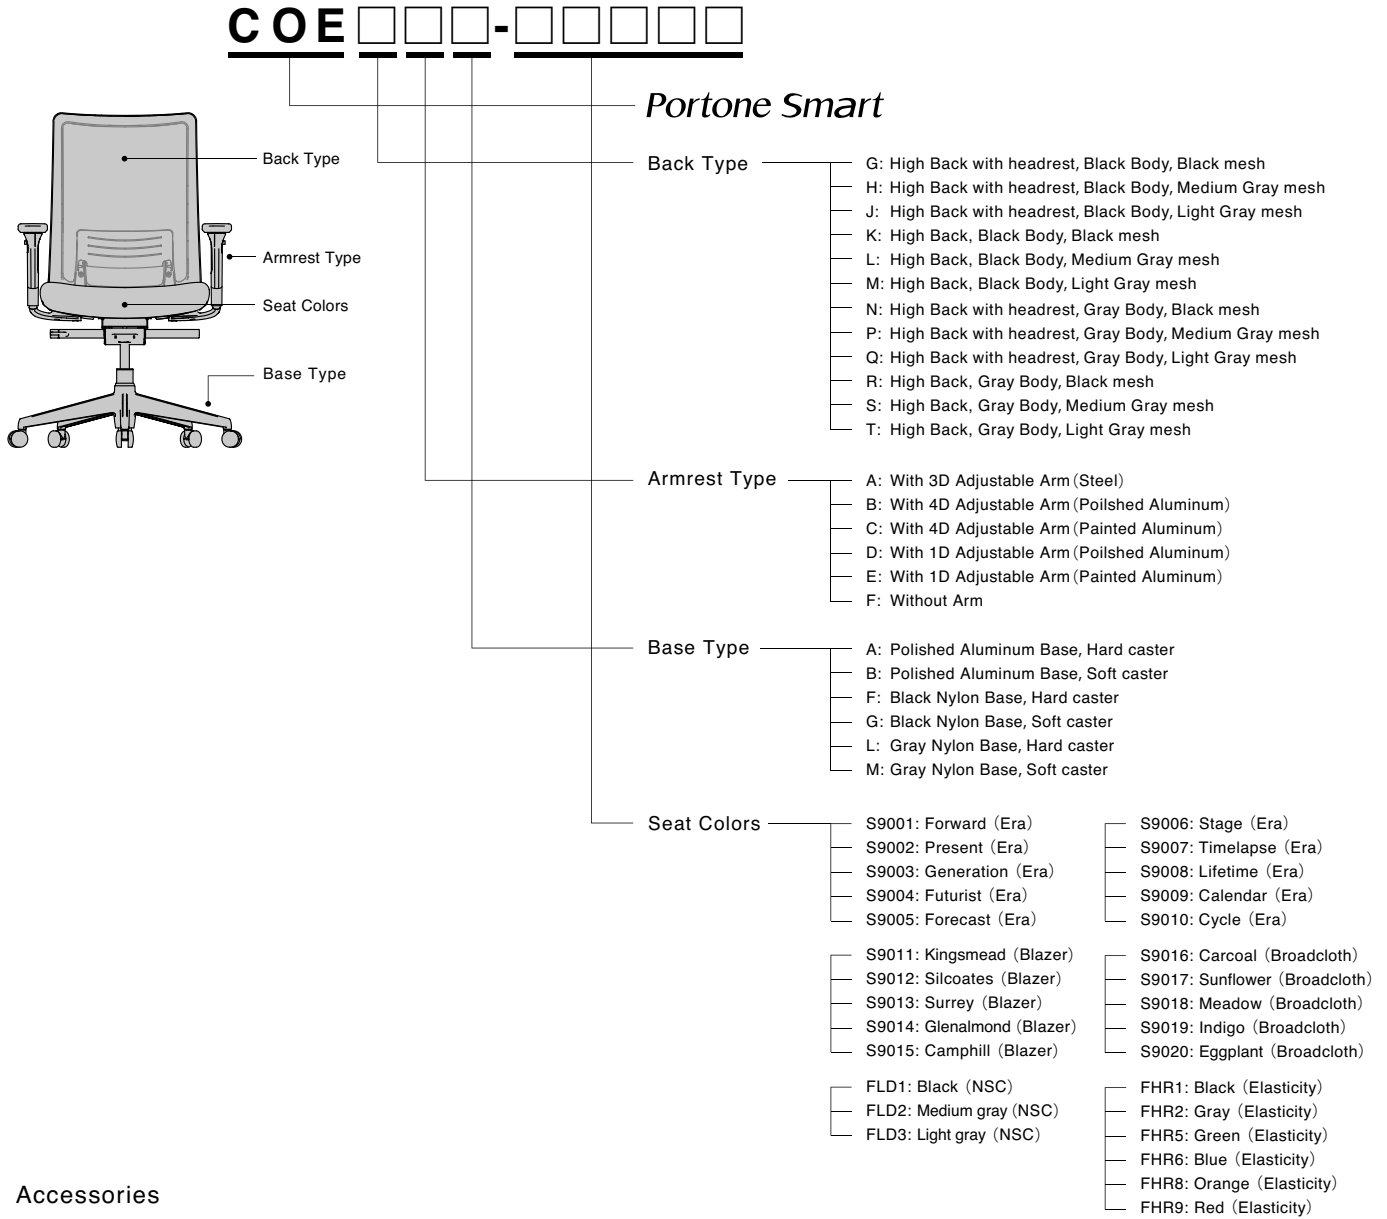

Color

- 721: Black
- 726: Gray

Headrest

COEZH - **FLC**

Option Parts

Headrest Type

- B: Adjustable Headrest (Black Body)
- G: Adjustable Headrest (Gray Body)

Mesh Color

- 1: Black
- 2: Medium Gray
- 3: Light Gray

Portone Smart

Product Code

Accessories

Adjustable Armrest

COEZA [] - **G** [] [] []

Option Parts

Armrest Type